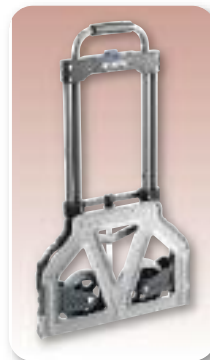

B

STEELMASTER

C. Aluminum Folding Hand Truck

NEW!

- Unfolds in seconds to carry 150 lbs with ease

Easily transports cartons, books, luggage and documents. The Aluminum Folding Handcart requires no assembly, weighs only 7 lbs. and unfolds in seconds to carry 150 lbs. on the 15-1/4" wide x 11" deep toe plate.

Constructed of durable aluminum, with a telescoping handle that extends to either 36" or 39" for multiple handle heights. Features 5" silent ball-bearing, rubber casters that roll easily over carpets and won't streak or damage tile, marble or wood surfaces. Cart folds to 2" wide x 29" high to fit easily in cars, trunks, truck beds, closets or store rooms.

Model No.	UPC Code	W	Dimensions			Shpg. Wt. (lbs.)
			H	D		
203391125*	0 78541 16739 1	15-3/4"	39"	16-1/2"	9