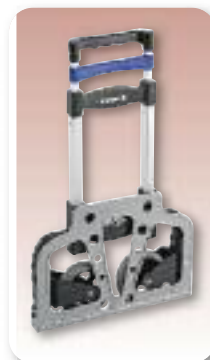

C

STEELMASTER

*Full color retail packaging.