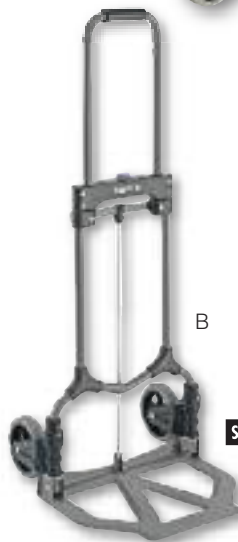

B. Steel Folding Hand Trucks

NEW!

- Rugged steel construction
- Telescoping handle extends to 39" to carry most cartons, supplies and equipment

The Steel Hand Truck carries 150 lbs. and features a 15" wide x 11" deep plate. The Hand Truck's 5" silent ball-bearing, non-mar casters won't streak or damage surfaces. Easy to store - folds to 2-1/2" wide-28" high and fits easily behind van seats, in car trunks, truck beds, closets or store rooms.

The Elite Steel Hand Truck carries 200 lbs. and features a 19-1/4" wide x 11" deep plate. The Hand Trucks: 7" silent ball-bearing, non-mar casters won't streak or damage surfaces. Easy to store - folds to 2" wide - 25" high to easily fit behind van seats, in car trunks, truck beds, closets or store rooms.

Model No.	UPC Code	Description	W	Dimensions			Shpg. Wt. (lbs.)
				H	D		
203381101*	0 78541 16740 7	Steel Hand Truck	16-1/2"	38-3/4"	15-7/8"	10.6	
203401101*	0 78541 16753 7	Elite Steel Hand Truck	20"	39"	19"	12.8	

B