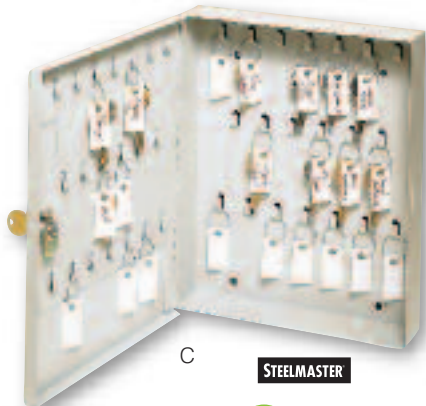

Single-Tag & Hook-Style Key Cabinets

A. 40-Key Cabinet with Combination Lock

- Door-mounted combination lock secures cabinet when not in use so no key is required.

Cabinet comes with 40 numbered key tags, yellow “Out Key” control tags, and cross-reference chart to make key organization easy. Durable heavy-gauge steel construction with scratch and chip-resistant finish. Cabinet features full length piano hinge and small, sturdy handle to make opening and closing a breeze. Predrilled holes and mounting hardware (included) for easy wall mounting.

- Organize your keys with expandable storage up to 300 keys
- Cabinet has 60 numbered key tags and a register for up to 300 keys so you can add panels as your key storage needs grow. Adding key panels to the base cabinet increases the cabinet’s capacity by 60 key tags per panel. Durable heavy-gauge steel construction with scratch and chip-resistant finish. Door-mounted disc tumbler lock comes with two keys. Cabinet door features full length piano hinge for easy movement. Predrilled holes and mounting hardware (included) for easy wall mounting or attachment to partition hangers. Platinum color. U.S. patent no. 6,422,671B1.

C. Key Ring Cabinets

Cabinets feature staggered key hooks to allow oversized keys to hang easily with maximum visibility. Heavy-gauge steel construction with scratch and chip-resistant finish. Door-mounted disc tumbler lock comes with two keys. Cabinet door features full length piano hinge to make opening and closing a breeze. Comes with 20 or 40 key rings and blank identification tags to hold single or multiple keys. Predrilled holes and mounting hardware (included) for easy wall mounting or attachment to partition hangers. Platinum color.