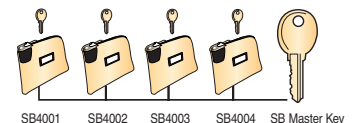

Lock Options

Keyed Differently

Master-Keyed Lock

Each bag has its own key code. One master key opens all the bags in the master-keyed series (master key sold separately-see "Keys").

Lock Option	Model No.
Keyed Differently	2339997M00

Example: