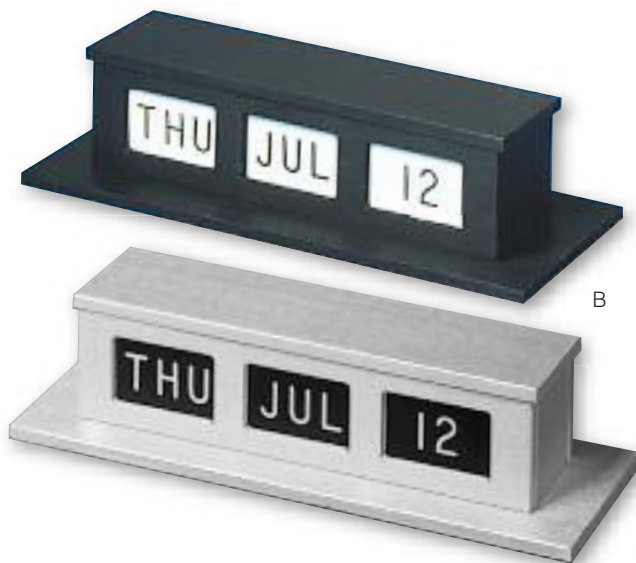

Perpetual Calendars

Helpful calenders for customers making date-sensitive transactions

Ideal for banks, retailers, office and hotel lobbies, tuition offices, will call counters, temp agencies, or financial institutions

A. Magnetic Day-Month-Date Calendars

Magnetically held in place, inserts are easily removed for daily changes. Date inserts are screened with 1/2" Helvetica Medium characters. Furnished with double-coated adhesive for semi-permanent mounting. Available in both Desk/Counter and Wall/Door styles. Non-slip rubberized cork base may be requested for Desk style. Hook and loop fastener backing may be requested for Wall style. For permanent mounting, screws may be affixed through back plate. Black finish.

A

B

B. Self Storing Counter Calendars

Perpetual calendar features a complete set of Day-Month-Date inserts that remind your customers of the correct date for checks, contracts, and other important documents. Sturdy, brushed aluminum base has a removable box top that allows storage of changeable date inserts and features non-slip bottom (available with double-coated adhesive base on request – specify when ordering). Unit is available in choice of Silver or Black and single-face or double-face models. Size: 11"W x 2½"H x 4"D.

C. Countertop Calendars

Anodized aluminum perpetual calendar displays Day-Month-Date to remind customers of the correct date for contracts and other important documents. Optional double-coated adhesive when specified. Unit is available in choice of Silver or Black and single-face or double-face. Size: 11½"W x 2¼"H x 3½"D.