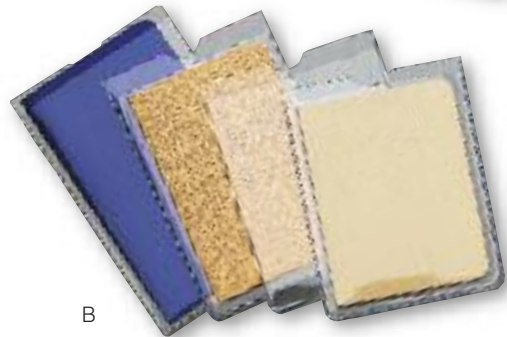

B. Heavy-Duty Vinyl Passbook Jackets

- Protect passbooks and identify them at-a-glance
- Ideal for use at banks or any business dealing with passbooks

Made of heavy-gauge, tough clear vinyl that enables you to protect your documents yet still read through them for easy identification. Features offset edge and thumb-notched design for easy insertion and removal of contents. Fusion-proof special finish prevents sticking or clinging. Packed 100 per box.

Model No.	UPC Code	Outer Dimensions		Fits Document Sizes	
		W	H	W	H
205051020	0 78541 02105 1	3-7/8"	5-1/4"	3-3/4"	4-5/8"
205051220	0 78541 02125 9	3-15/16"	6-1/4"	3-3/4"	5-3/4"
205051520	0 78541 02155 6	3-3/4"	5-3/4"	3-5/8"	5-1/4"