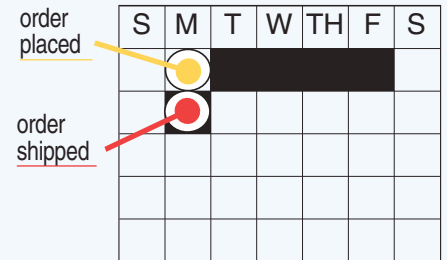

**NON-IMPRINTED BAGS**

#### 24 HOURS

**Example:** Place your order on Monday, and we'll ship your bags on Tuesday. Add transit time.

**IMPRINTED BAGS**

#### 5 DAYS

**Example:** Place your order on Monday, and we'll ship your bags the following Monday. Add transit time.

### Leatherette Zipper Wallets

Maximum order: 400 each. For complete details see page 55.

Non-Imprinted Model No.	Imprinted Model No.	Color	Dimensions	
			W	H
2340416E01	2340416EP01	Lt. Gray	11"	6"
2340416E02	2340416EP02	Hunter Green	11"	6"
2340416E08	2340416EP08	Navy	11"	6"
2340416EC9	2340416EPC9	Mariner Blue	11"	6"