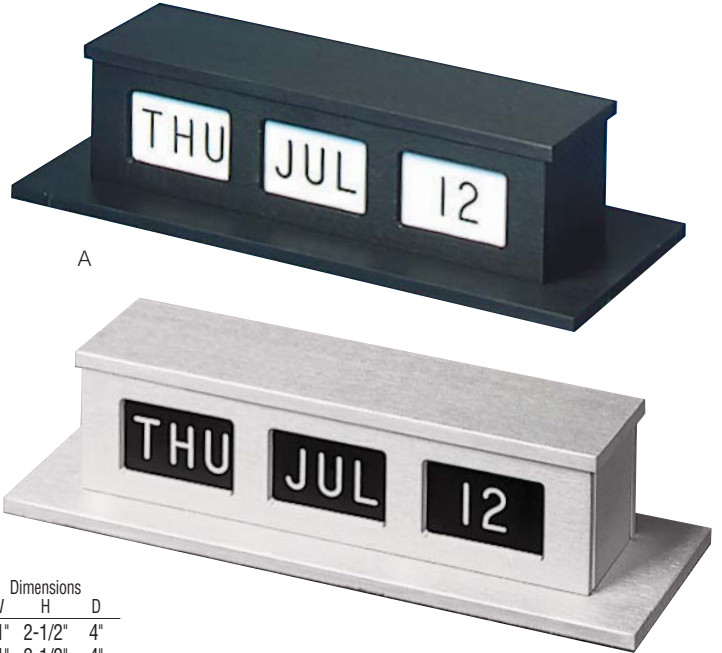

A. Self Storing Counter Calendar

- Helpful calendar unit for customers making date-sensitive transactions
- Ideal for banks, retailers, office lobbies, hotel lobbies, tuition offices, unemployment offices, will call counters, temp agencies, or financial institutions

Perpetual calendar features a complete set of Day-Month-Date inserts that remind your customers of the correct date for checks, contracts, and other important documents. Sturdy, brushed aluminum base has a removable box top that allows storage of changeable date inserts and features non-slip bottom (available with double-coated adhesive base on request – specify when ordering). Unit is available in choice of Silver or Black and single-face or double-face models.

Model No.	Description	Finish	Insert Color	Dimensions		
				W	H	D
286074127	Single Face Calendar	Silver	Black with White Letters	11"	2-1/2"	4"
286074131	Single Face Calendar	Black	White with Black Letters	11"	2-1/2"	4"
286074227	Double Face Calendar	Silver	Black with White Letters	11"	2-1/2"	4"
286074231	Double Face Calendar	Black	White with Black Letters	11"	2-1/2"	4"
286002604	Set of Replacement Inserts		Black with White Letters	11"	2-1/2"	4"
286002606	Set of Replacement Inserts		White with Black Letters	11"	2-1/2"	4"