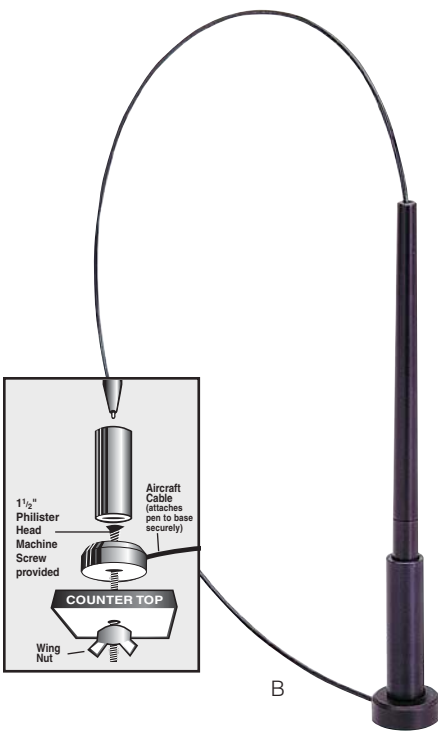

Our Kable® pens are made strong to deter theft and stay put!

Kable® Pens

- Features 23" nylon-coated aircraft cable that is so strong it cannot be severed with ordinary tools!

Ergonomically-designed Kable® pens deter theft, resist tampering, and stand up to daily abuse. Durable anodized aluminum pens feature a tapered barrel and a 23" nylon-coated aircraft cable that is so strong it cannot be severed with ordinary tools. Tamper-resistant pen features a unique locking sleeve that discourages attempts to dismantle it, yet can be easily unlocked without special tools for refills. Damage-resistant, spring-loaded tip retracts into pen if hit against a hard surface.

Sturdy, aluminum base mounts easily with double-backed adhesive or with hidden screw. Kable® pens use Jumbo Jogger refills. Refills are available (sold separately). Sold 1 per box.

A. Kable® Base And Pen Set

B. Kable® Vertical "In-Counter" Pen

Sturdy, aluminum base mounts securely through counter with 1-1/2" phillister head screw and wing nut (included).

Model No.	Ink Color	Point Thickness	Pen & Base Color
2580362B04	Blue	Medium	Black

A. Re-Trac-To™ Security Coil Pens

- Coil pens extend up to 5 feet to cover more counter space!

Anodized black aluminum pen features a cord that hyperextends for maximum counter space coverage. Virtually indestructible telephone-type plastic coil extends to more than five feet, yet coils back to less than eight inches. Tamper-resistant pen features a unique locking design that discourages attempts to dismantle it, yet can be easily unlocked without special tools for refills. Damage-resistant, spring-loaded tip retracts into pen if hit against a hard surface. Sturdy, adhesive-backed aluminum base mounts easily to any clean, hard surface. Re-Trac-To™ pens use Jumbo Jogger refills. Refills are available (sold separately).